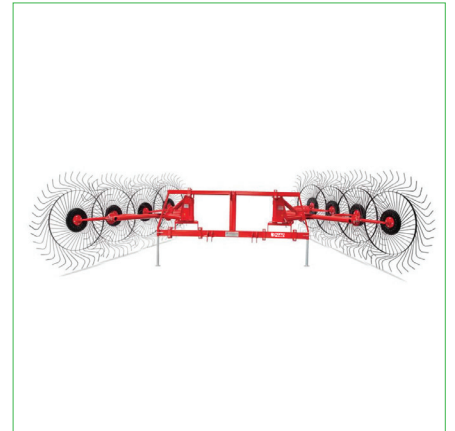

Shake Beet Scoop

Beetroot and Earth Scoop with Scale System

Potato ( BigBag ) Crane

Round Silage Bale Attachment

Pop-up Earth Bucket

Square Bale Attachment

## Hay Rake

2 Wheels Hay Rake

3 Wheels Hay Rake

4 Wheels Hay Rake

5 Wheels Hay Rake

5 Wheels Hay Rake

8 Wheel V Type Hay Rake

8 Wheel Carted Hay Rake