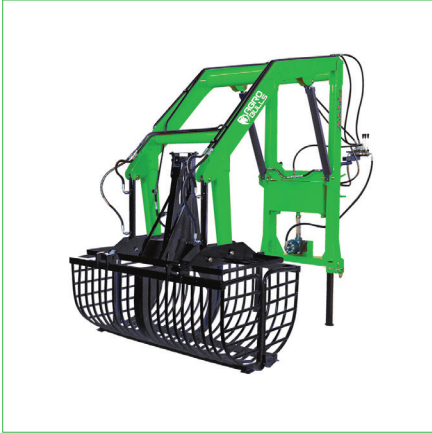

## Foldable Type Rear Loader Buckets and Mowers with Zip

Atom S

Atom X

Atom XL

Promax Zaga Type Double Movement Bar Mowers

Double Cutter Bar Mowers

Single Cutter Hydraulic Bar Mowers

Single Cutter Mechanical Bar Mowers

Shake Beet Scoop

Beetroot and Earth Scoop with Scale System

Potato ( BigBag ) Crane

Round Silage Bale Attachment

Pop-up Earth Bucket

Square Bale Attachment